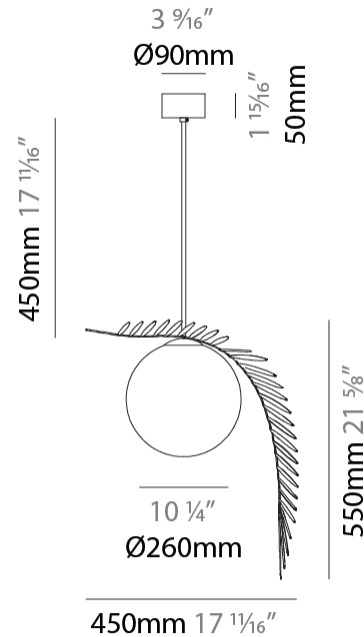

PALMA SUSPENSION

D141241-

base number   Color   Finish   Finish
Temperature   Options   Options

1. To build a product code in our configurator select the specify button on the base model # product page
2. To build a manual product code on this datasheet choose from the options listed below in blue font and add the suffix to the base model #

GENERAL

Series: Vegetal
Subseries: Palma
Brand: Cangini & Tucci
Division: Design
Mounting Type: Suspension
Mounting Location: Ceiling
Subcategory: Pendant

PHYSICAL

Shape: Abstract
Diameter (mm): 450
Diameter (in): 17 11/16
Height (mm): 1000
Height (in): 39 3/8
Max. Overall Height (mm): 3000
Max. Overall Height (in): 118 1/8
Light Distribution: Omnidirectional
Fixture Finish: AMB / GRN / PNK / RUB / SKB / SMK / TOB / TRA
Holder Finish: SGD / SBK
Fixture Material: Glass / Metal
Cable Details: 2,000mm Transparent cable

ELECTRICAL

Lamp Type: LED (Zhaga Standard)
Input Wattage (W): 6
Dimming: Non-Dimmable
Driver Included: Yes
Driver Location: Integrated
Driver Class: Class 2
Input Voltage (V): 120 - 277
Constant Current (mA): 500mA

LED

Color Temperature (°K): 2700 / 3000
Nominal Lumen (lm): 866
CRI: >90 CRI
Lamp Life (hrs): 50000

OPTICAL

RATINGS AND CERTIFICATIONS

Certified By: Certified for North American Standards
IP rating: IP20