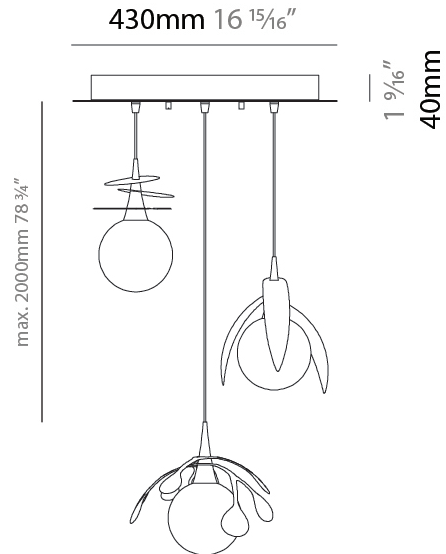

VEGETAL - 3 LIGHT CLUSTER SUSPENSION

D141266-

base number   Color   Finish
Temperature   Options

1. To build a product code in our configurator select the specify button on the base model # product page
2. To build a manual product code on this datasheet choose from the options listed below in blue font and add the suffix to the base model #

GENERAL

Series: Vegetal
Subseries: Vegetal - 3 Light Cluster
Brand: Cangini & Tucci
Division: Design
Mounting Type: Suspension
Mounting Location: Ceiling
Subcategory: Pendant

PHYSICAL

Shape: Abstract
Diameter (mm): 430
Diameter (in): 16 ¹⁵/₁₆
Height (mm): 220
Height (in): 8 ¹¹/₁₆
Max. Overall Height (mm): 2220
Max. Overall Height (in): 87 ³/₈
Light Distribution: Omnidirectional
Fixture Finish: AMB / GRN / PNK / RUB / SKB / SMK / TOB / TRA
Holder Finish: SGD / SBK
Accent Finish: CHR / MWH / MBK / BCR
Fixture Material: Glass / Metal
Cable Details: 2,000mm Transparent cable

ELECTRICAL

Lamp Type: LED (Zhaga Standard)
Input Wattage (W): 12.6
Dimming: Non-Dimmable
Driver Included: Yes
Driver Location: Integrated
Driver Class: Class 2
Input Voltage (V): 120 - 277
Constant Current (MA): 500mA
Upon Request: Phase Dimming (120Vac only) / 0-10V Dimming

LED

Color Temperature (°K): 2700 / 3000
Nominal Lumen (lm): 1380 / 1500
CRI: >90 CRI
Lamp Life (hrs): 50000

OPTICAL

RATINGS AND CERTIFICATIONS

Certified By: Certified for North American Standards
IP rating: IP20