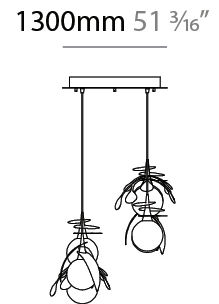

VEGETAL - 7 LIGHT LINEAR SUSPENSION

D141265-

base number   Color   Finish
Temperature   Options

1. To build a product code in our configurator select the specify button on the base model # product page
2. To build a manual product code on this datasheet choose from the options listed below in blue font and add the suffix to the base model #

GENERAL

Series: Vegetal
Subseries: Vegetal - 7 Light Linear
Brand: Cangini & Tucci
Division: Design
Mounting Type: Suspension
Mounting Location: Ceiling
Subcategory: Pendant

PHYSICAL

Shape: Abstract
Length (mm): 1300
Length (in): 51 ³/₁₆
Width (mm): 400
Width (in): 15 ³/₄
Height (mm): 220
Height (in): 8 ¹¹/₁₆
Max. Overall Height (mm): 2220
Max. Overall Height (in): 87 ³/₈
Light Distribution: Omnidirectional
Fixture Finish: [AMB](#) / [GRN](#) / [PNK](#) / [RUB](#) / [SKB](#) / [SMK](#) / [TOB](#) / [TRA](#)
Holder Finish: [SGD](#) / [SBK](#)
Accent Finish: [CHR](#) / [MWH](#) / [MBK](#) / [BCR](#)
Fixture Material: Glass / Metal
Cable Details: 2,000mm Transparent cable

ELECTRICAL

Lamp Type: LED (Zhaga Standard)
Input Wattage (W): 29.4
Dimming: Non-Dimmable
Driver Included: Yes
Driver Location: Integrated
Driver Class: Class 2
Input Voltage (V): 120 - 277
Constant Current (MA): 350mA
Upon Request: Phase Dimming (120Vac only) / 0-10V Dimming

LED

Color Temperature (°K): [2700](#) / [3000](#)
Nominal Lumen (lm): 3220 / 3500
CRI: >90 CRI
Lamp Life (hrs): 50000

OPTICAL

RATINGS AND CERTIFICATIONS

Certified By: Certified for North American Standards
IP rating: IP20