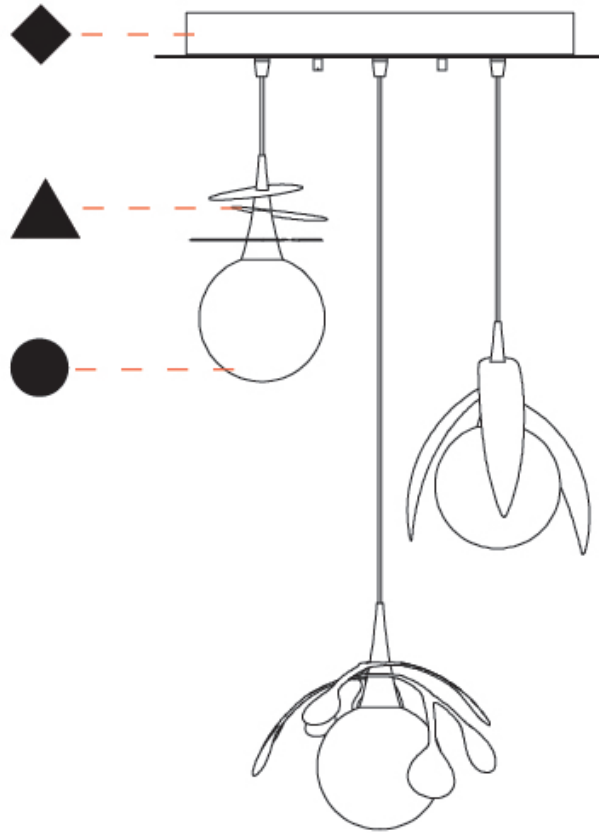

GENERAL

Series: Vegetal
 Subseries: Vegetal - 3 Light Cluster
 Brand: Cangini & Tucci
 Division: Design
 Mounting Type: Suspension
 Mounting Location: Ceiling
 Subcategory: Pendant

PHYSICAL

Shape: Abstract
 Diameter (mm): 430
 Diameter (in): 16 ¹⁵/₁₆
 Height (mm): 220
 Height (in): 8 ¹¹/₁₆
 Max. Overall Height (mm): 2220
 Max. Overall Height (in): 87 ³/₈
 Light Distribution: Omnidirectional
 Fixture Finish: AMB / GRN / PNK / RUB / SKB / SMK / TOB / TRA
 Holder Finish: SGD / SBK
 Accent Finish: CHR / MWH / MBK / BCR
 Fixture Material: Glass / Metal
 Cable Details: 2,000mm Transparent cable

VEGETAL - 3 LIGHT CLUSTER SUSPENSION

D141266-

PROJECT

TYPE

SPECIFIER

QUANTITY

DATE

D

GENERAL

Series: Vegetal
 Subseries: Vegetal - 3 Light Linear
 Brand: Cangini & Tucci
 Division: Design
 Mounting Type: Suspension
 Mounting Location: Ceiling
 Subcategory: Pendant

PHYSICAL

Shape: Abstract
 Length (mm): 900
 Length (in): 35 7/16
 Height (mm): 220
 Height (in): 8 11/16
 Max. Overall Height (mm): 2220
 Max. Overall Height (in): 87 3/8
 Light Distribution: Omnidirectional
 Fixture Finish: AMB / GRN / PNK / RUB / SKB / SMK / TOB / TRA
 Holder Finish: SGD / SBK
 Accent Finish: CHR / MWH / MBK / BCR
 Fixture Material: Glass / Metal
 Cable Details: 2,000mm Transparent cable