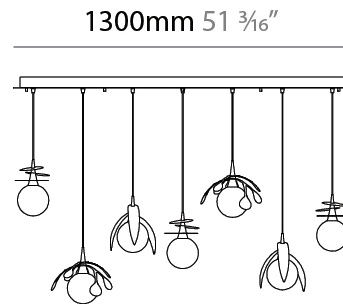

VEGETAL - 7 LIGHT LINEAR SUSPENSION

D141265-

base number   Color   Finish
Temperature   Options

1. To build a product code in our configurator select the specify button on the base model # product page
2. To build a manual product code on this datasheet choose from the options listed below in blue font and add the suffix to the base model #

GENERAL

Series: Vegetal
Subseries: Vegetal - 7 Light Linear
Brand: Cangini & Tucci
Division: Design
Mounting Type: Suspension
Mounting Location: Ceiling
Subcategory: Pendant

PHYSICAL

Shape: Abstract
Length (mm): 1300
Length (in): 51 ³/₁₆
Width (mm): 400
Width (in): 15 ³/₄
Height (mm): 220
Height (in): 8 ¹¹/₁₆
Max. Overall Height (mm): 2220
Max. Overall Height (in): 87 ³/₈
Light Distribution: Omnidirectional
Fixture Finish: [AMB](#) / [GRN](#) / [PNK](#) / [RUB](#) / [SKB](#) / [SMK](#) / [TOB](#) / [TRA](#)
Holder Finish: [SGD](#) / [SBK](#)
Accent Finish: [CHR](#) / [MWH](#) / [MBK](#) / [BCR](#)
Fixture Material: Glass / Metal
Cable Details: 2,000mm Transparent cable

ELECTRICAL

Lamp Type: LED (Zhaga Standard)
Input Wattage (W): 29.4
Dimming: Non-Dimmable
Driver Included: Yes
Driver Location: Integrated
Driver Class: Class 2
Input Voltage (V): 120 - 277
Constant Current (MA): 350mA
Upon Request: Phase Dimming (120Vac only) / 0-10V Dimming

LED

Color Temperature (°K): [2700](#) / [3000](#)
Nominal Lumen (lm): 3220 / 3500
CRI: >90 CRI
Lamp Life (hrs): 50000

OPTICAL

RATINGS AND CERTIFICATIONS

Certified By: Certified for North American Standards
IP rating: IP20